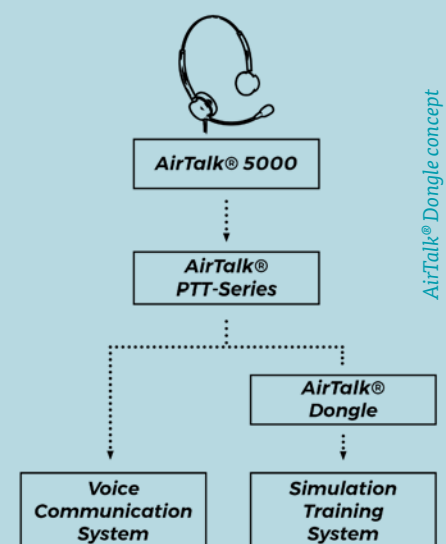

True operational excellence necessitates the finest training and simulation equipment.

For more information

visit the homepage www.imtradex.de or send a mail to info@imtradex.de