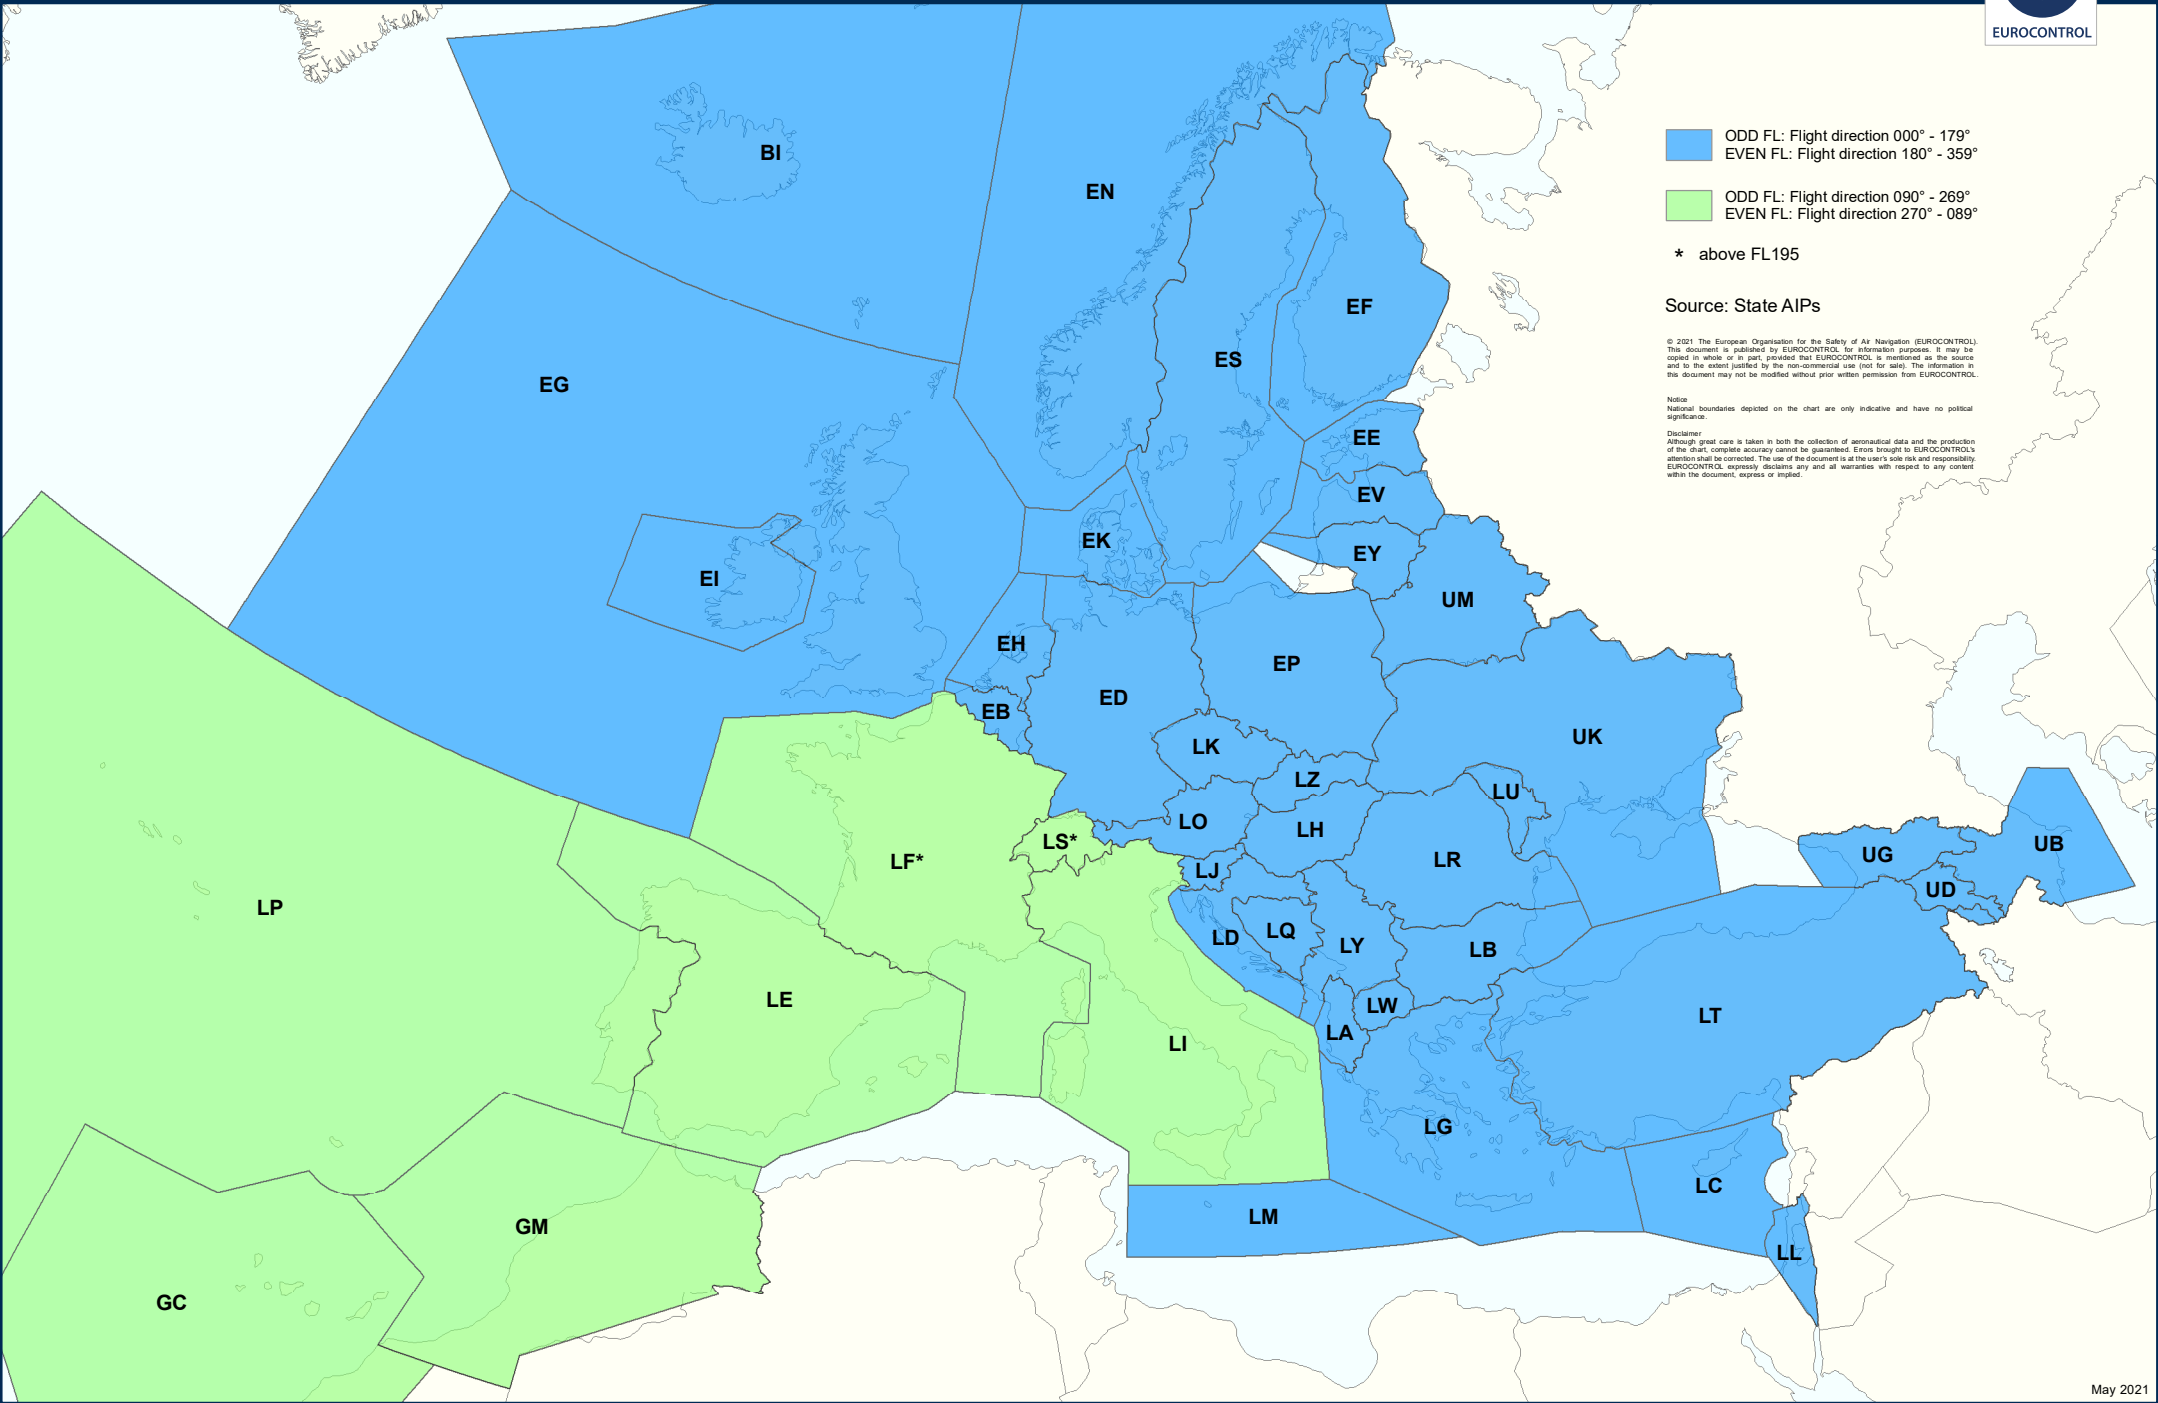

FLIGHT LEVEL ORIENTATION SCHEME IN EUROPEAN AREA

- ODD FL: Flight direction 000° - 179°
  EVEN FL: Flight direction 180° - 359°
- ODD FL: Flight direction 090° - 269°
  EVEN FL: Flight direction 270° - 089°

* above FL195

Source: State AIPs