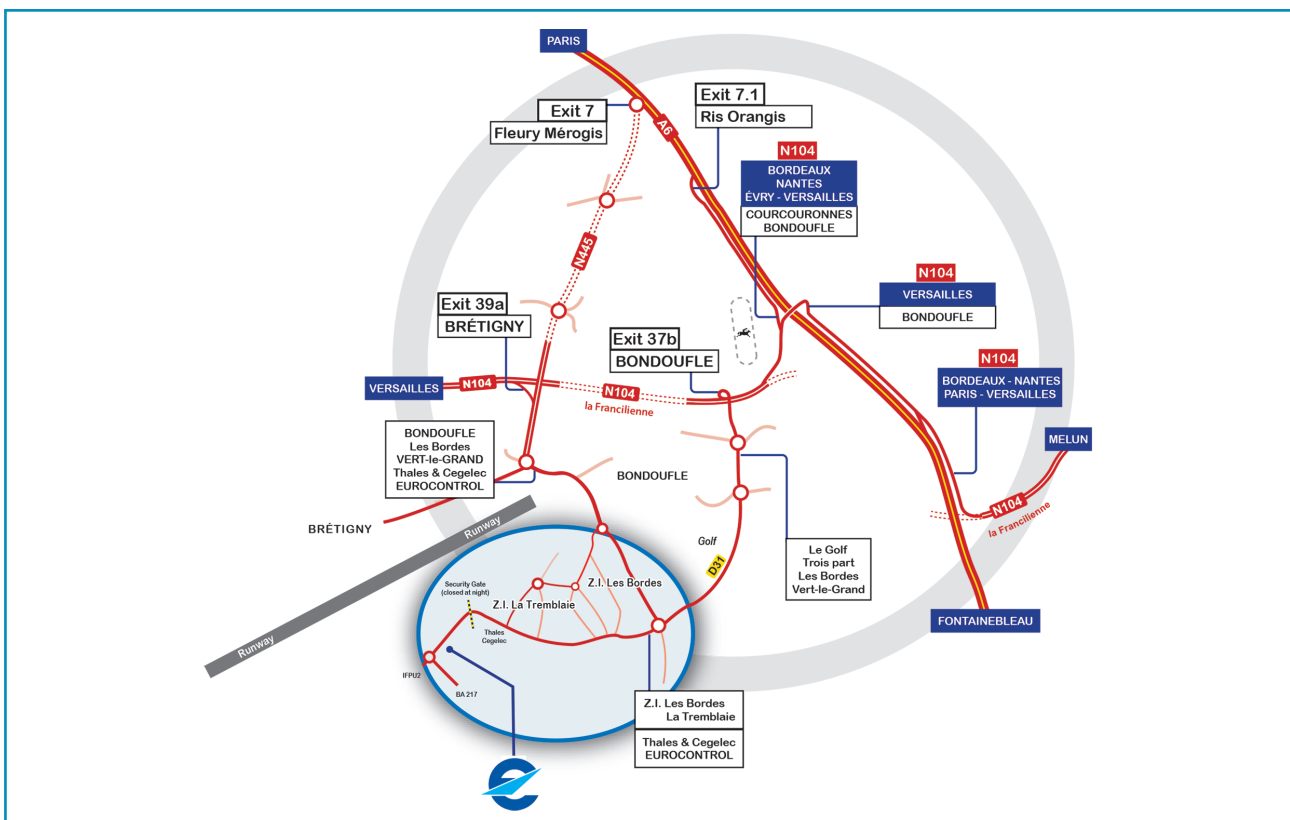

How to reach the EUROCONTROL Experimental Centre (EEC) in Brétigny-sur-Orge, France

Address

Centre du Bois des Bordes CS 41 005
91222 Brétigny-sur-Orge
France

By car

The EUROCONTROL Experimental Centre (EEC) and IFPU2 are located about 35 Km south of Paris, near the town of Brétigny-sur-Orge.

GPS position:

- Latitude: DMS 48°36'2.522 North - DEC 48.6007004282554
- Longitude: DMS 2°20'47.452 East - DEC 2.3465144639246826

By train, bus or taxi

The nearest train station is the RER C line station at Brétigny-sur-Orge. The RER C line passes through central Paris.

To travel between the RER station and the EEC, you can take either bus number 1805, which stops right outside the entrance to the EEC, or take a taxi.

RER maps & timetables: www.vianavigo.com

Nearby hotels